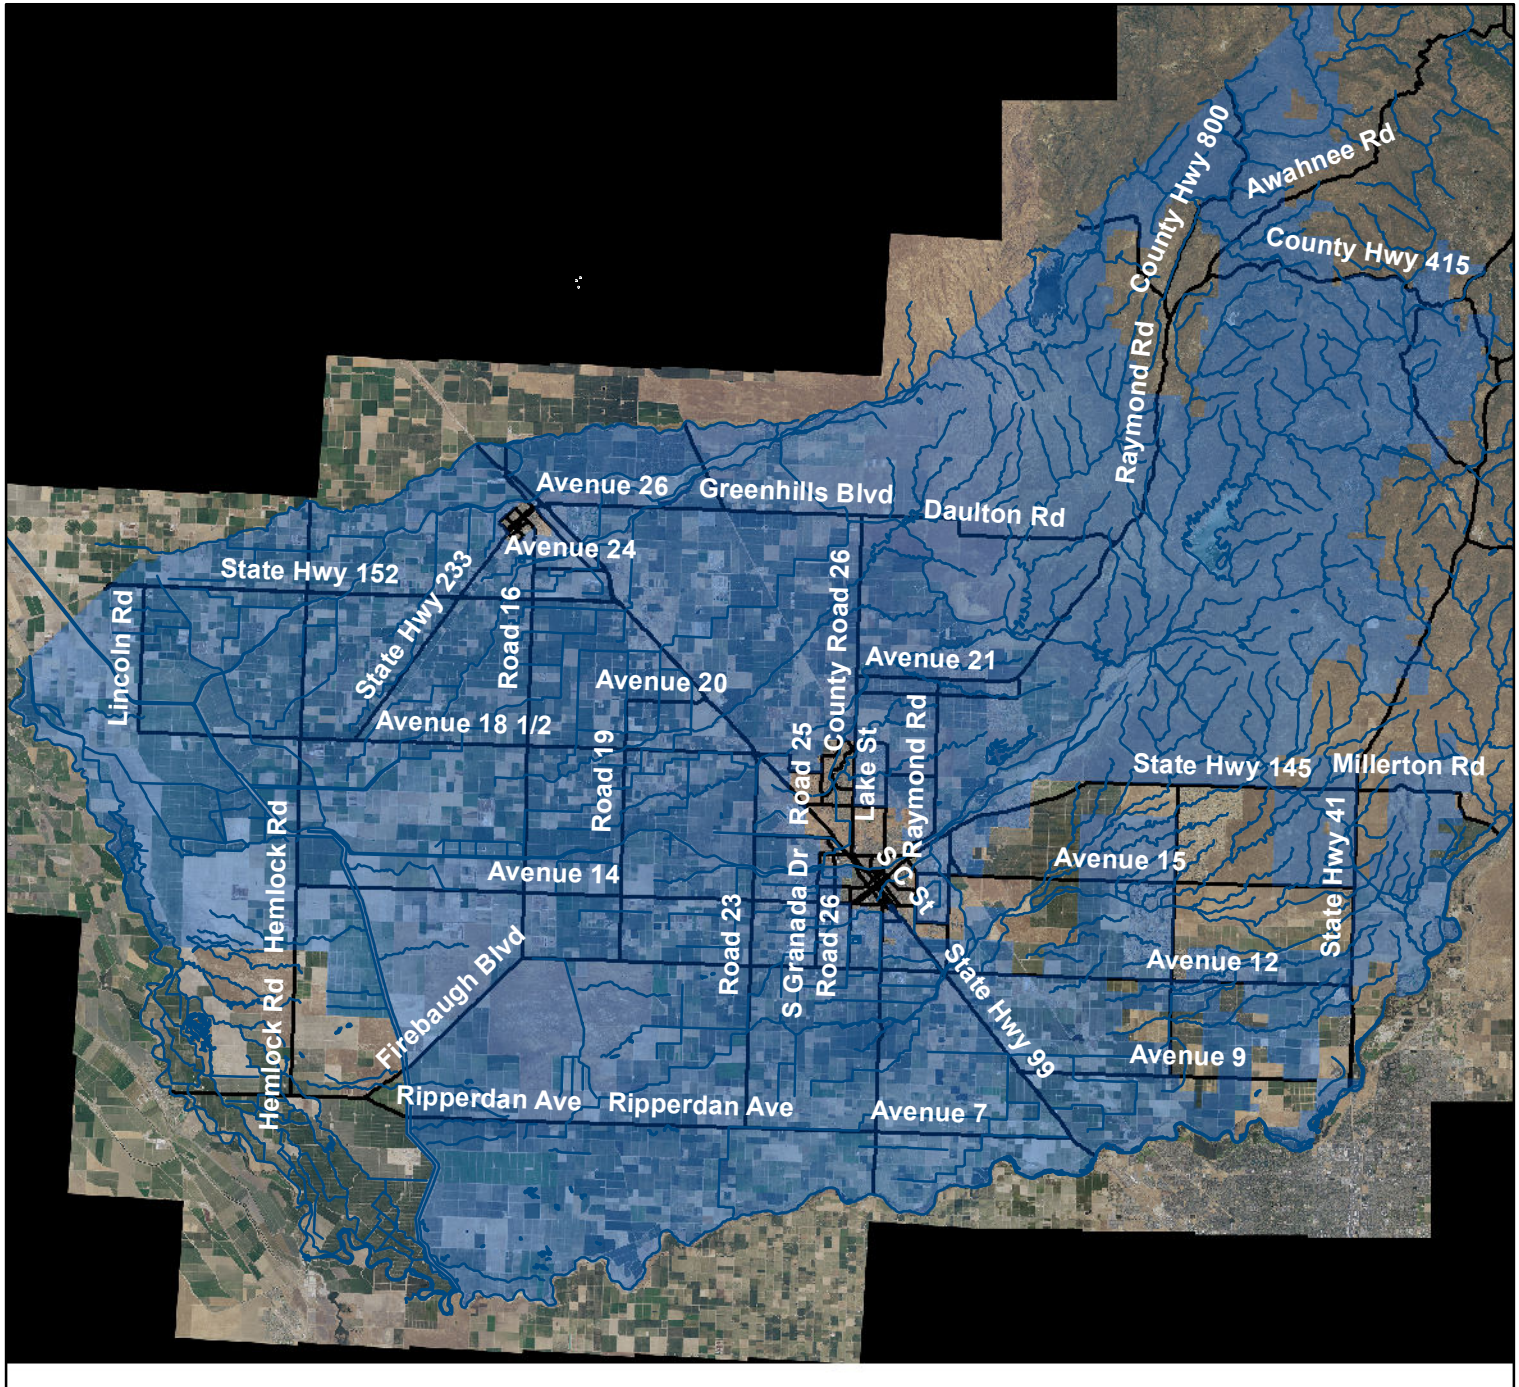

Madera Chowchilla Resource Conservation District Madera Resource Conservation District Combined Boundary

Field Office: Madera Service Center
Agency: USDA-NRCS

Assisted By: Priscilla Baker
Date: 5/9/2018

Legend

madera_county_streams

RCDNAME

- Chowchilla-Red Top RCD
- Madera RCD

1:375,000

Approximate scale
when printed on 8-1/2" x 11" paper

United States Department of Agriculture
Natural Resources Conservation Service
Image Source: National Agriculture Imagery Program

 Madera-Chowchilla Resource Conservation District